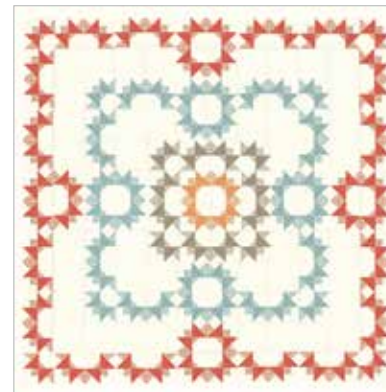

hello my friend, hello!

PH 682 / PH 682G
Hello My Friend
Size: 52" x 69"

PH 685 / PH 685G
Essentials
Size: 34" x 36"

PH 683 / PH 683G
Fancy That
Size: 60" x 79"

PH 689 / PH 689G
Centered Around You
Size: 76" x 76"

MC

PP

•27 Prints •100% Premium Cotton
JR's, LC's, MC's, & PP's include two each of 17942, 17946, 17947 and 17948 11 & 17.

Hello my Friend

Sandy Gervais

October Delivery **24**

PH 687 / PH 687G
Layered Illusions Light Size: 80" x 80"
(dark version also available)

PH 688 / PH 688G
Red White and Kaboom
Size: 64" x 64"

LC FRIENDLY

PH 684 / PH 684G
Mega Stars
Size: 66" x 66"

PP FRIENDLY

PH 686 / PH 686G
Vibrations
Size: 42" x 42"