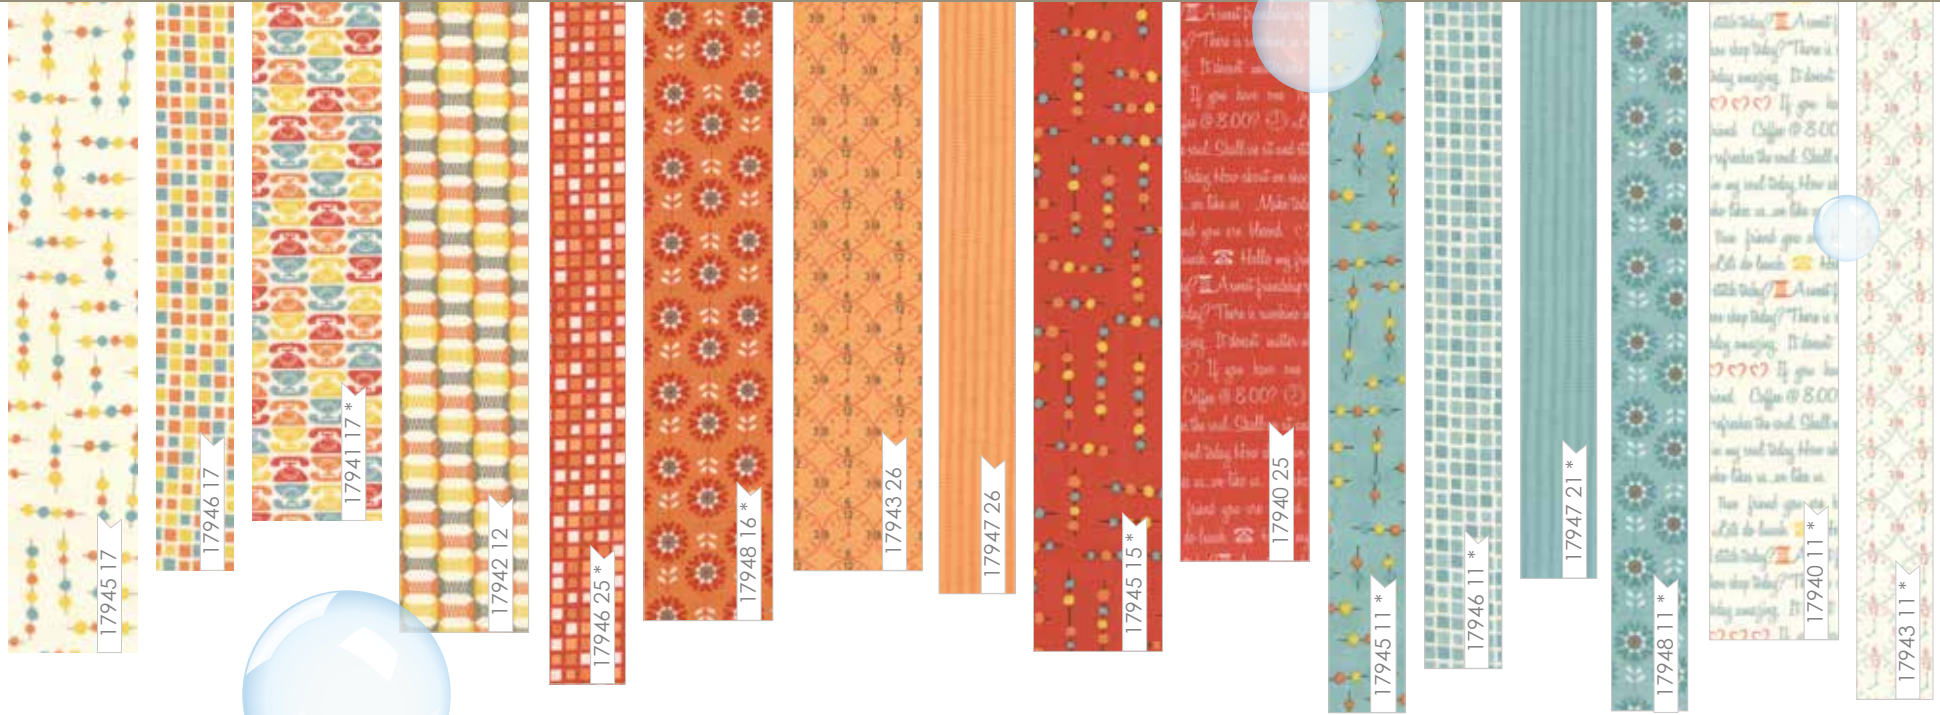

MC

PP

•27 Prints •100% Premium Cotton
JR's, LC's, MC's, & PP's include two each of 17942, 17946, 17947 and 17948 11 & 17.

Hello my Friend

Sandy Gervais

October Delivery **24**

PH 687 / PH 687G
Layered Illusions Light Size: 80" x 80"
(dark version also available)

PH 688 / PH 688G
Red White and Kaboom
Size: 64" x 64"

LC FRIENDLY

PH 684 / PH 684G
Mega Stars
Size: 66" x 66"

PP FRIENDLY

PH 686 / PH 686G
Vibrations
Size: 42" x 42"