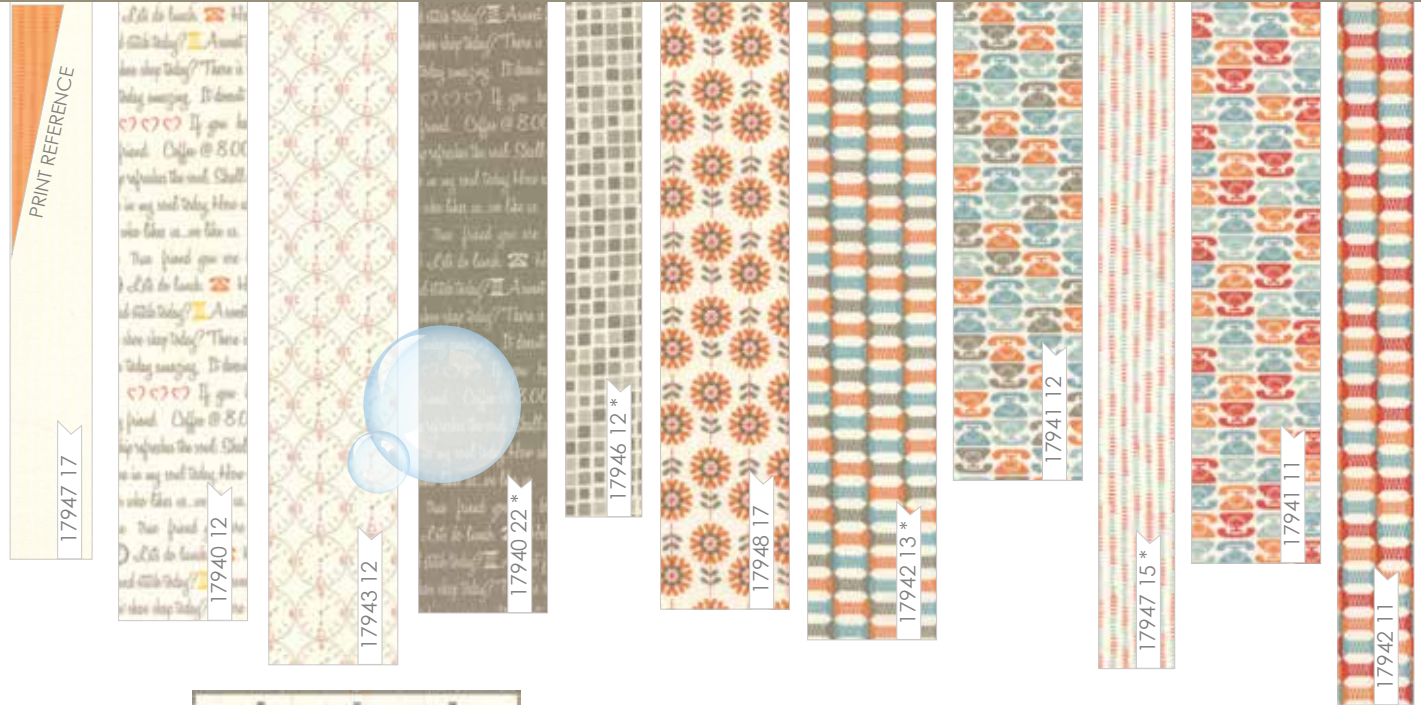

Hello my Friend

by *Sandy Gervais*

Hello my friend, hello. These are a few of my favorite things, a few of my old friends. Favorite images and elements... spools and clocks, a funky little flower and a sweet little text print. Add a little stripe, some checks and yes, some kabobs. Color it in a vibrant, trendy palette of Aqua, Orange, Tomato Red and Ivory and really...

hello my friend, hello!

PH 682 / PH 682G
Hello My Friend
Size: 52" x 69"

PH 685 / PH 685G
Essentials
Size: 34" x 36"

PH 683 / PH 683G
Fancy That
Size: 60" x 79"

PH 689 / PH 689G
Centered Around You
Size: 76" x 76"

MC

PP

•27 Prints •100% Premium Cotton
JR's, LC's, MC's, & PP's include two each of 17942, 17946, 17947 and 17948 11 & 17.

Hello my Friend

Sandy Gervais

October Delivery **24**

PH 687 / PH 687G
Layered Illusions Light Size: 80" x 80"
(dark version also available)

PH 688 / PH 688G
Red White and Kaboom
Size: 64" x 64"

LC FRIENDLY

PH 684 / PH 684G
Mega Stars
Size: 66" x 66"

PP FRIENDLY

PH 686 / PH 686G
Vibrations
Size: 42" x 42"