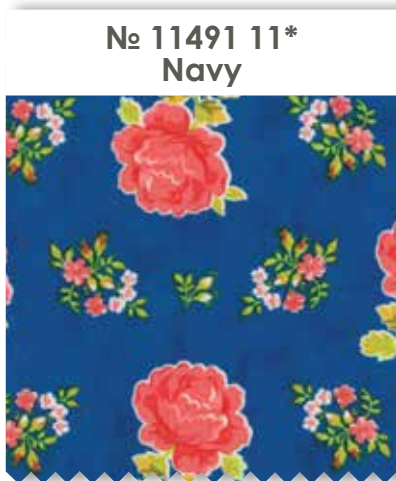

№ 9900 209
Clementine

№ 9900 232
Saffron

6
Bella
Solids

moda

11490

Asst. 15

Asst. 10

Low Cal 20

AB

F8

JR

LC

MC

PP

• 100% Premium Cotton • 30 Prints • 6 1Bella Solids
 JR's, LC's, MC's & PP's include two each of 11494, 11496-12 & 19 and 11497. Bella Solids are not included in the Precuts or Assortments.