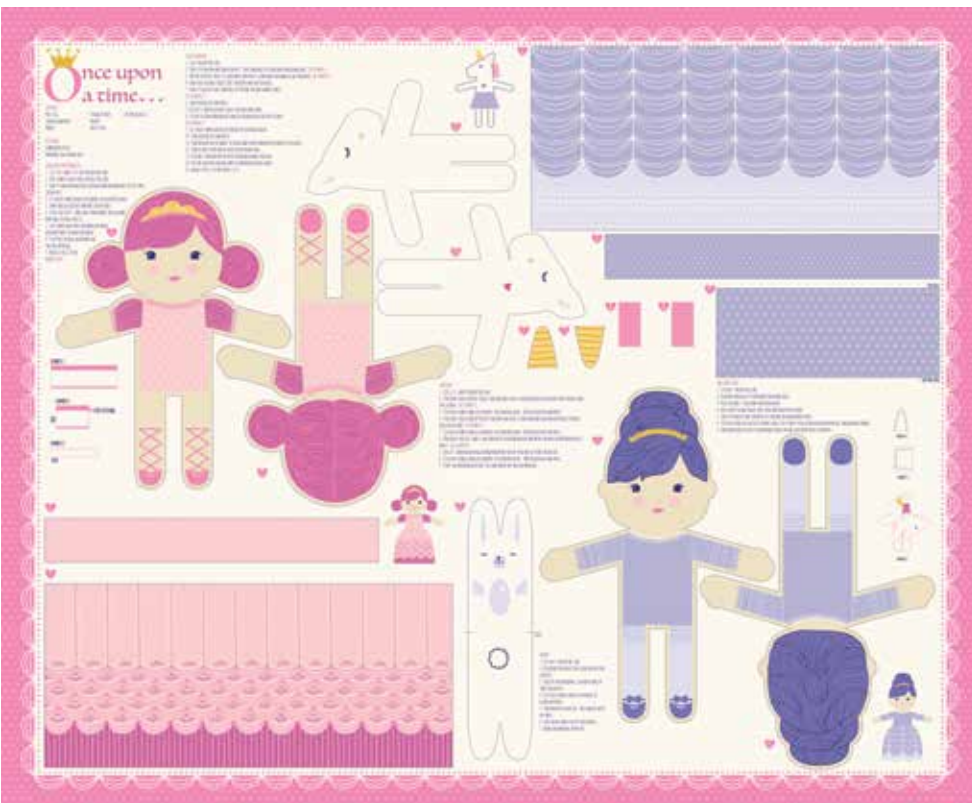

Princess Playbook 20591 11

Panel size: 36" x 44"

Princess Panel 20590 11

20592 11

20594 11

20595 12

20593 12

20594 13