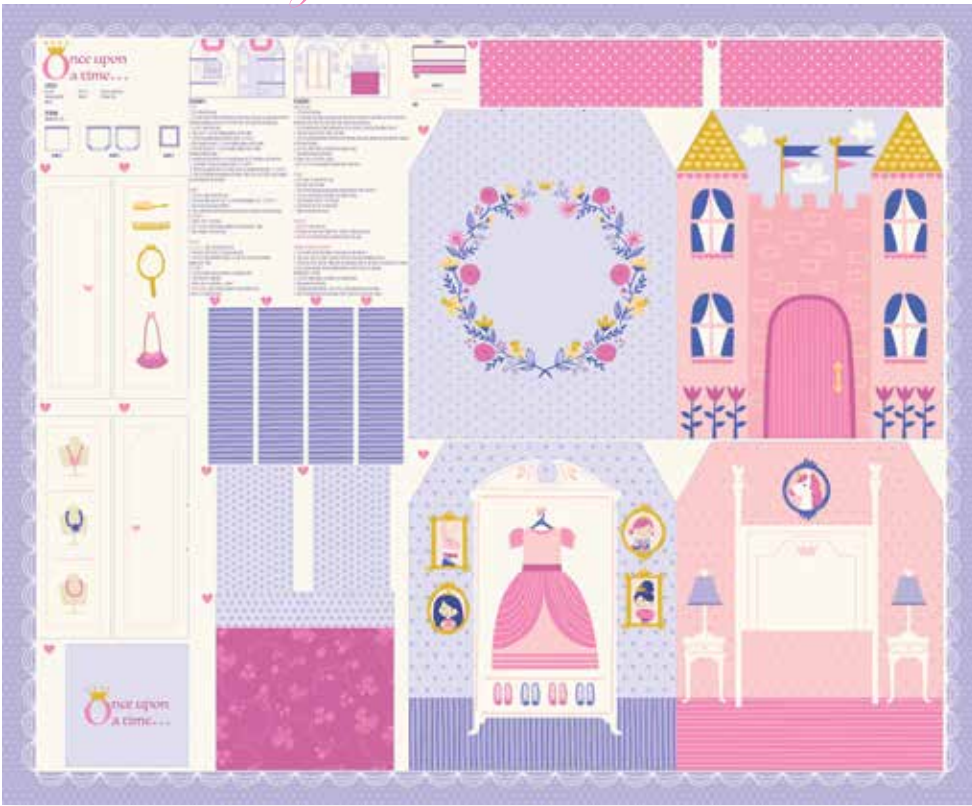

Once upon a time...

STACY IEST HSU

Once Upon a Time is a collection that celebrates all things fairytale! Whimsical illustrations of castles, unicorns, gardens and most importantly princesses are what you will find in this collection. Beautiful shades of pink and lavender make this collection the absolute sweetest. Your little ones and their friends will have endless hours of play and story telling with this collection.

20596 11

20595 21

moda

SIH014/ SIH014G – All of My Heart 72" x 72"

SIH017/ SIH017G – Sweet Romance 62" x 81"

KIT20590

SIH016/ SIH016G – The Royal Ground 53" x 75"

SIH015/ SIH015G – Belle of the Ball 53" x 75"

Princess Playbook 20591 11

Panel size: 36" x 44"

Princess Panel 20590 11

20592 11

20594 11

20595 12

20593 12

20594 13