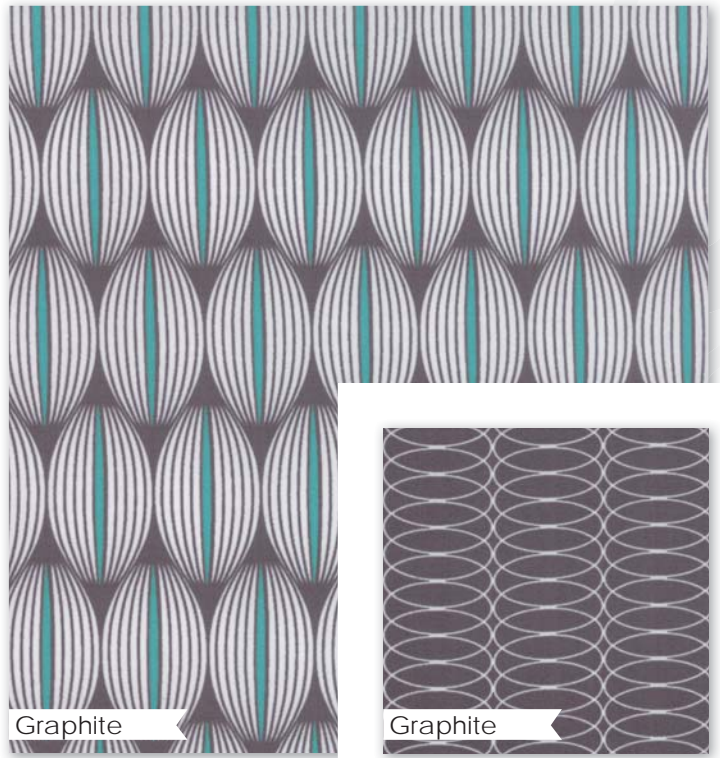

For You

ZEN CHIC

ZC PEQP / ZC PEQPG Pearls Size: 62" x 62"

FYI: THIS QUILT IS CHARM SQUARE FRIENDLY

as with every Zen Chic collection the newest collection, For You, can be counted on for clean lines and an urban vibe. But who knew that "bold" and "lovely" could mix so well? That is exactly what you will get with For You. It is decidedly feminine, but with its strong colors and dynamic design it is as classy and stylish as any of the other collections for which Zen Chic's German designer is known.

Apple

1574 16

Apple

1571 18 *

Graphite

1574 14 *

Graphite

1570 14 *

Graphite

1572 15

Graphite

1573 15

Graphite

1575 15

Break The Rules

Grey