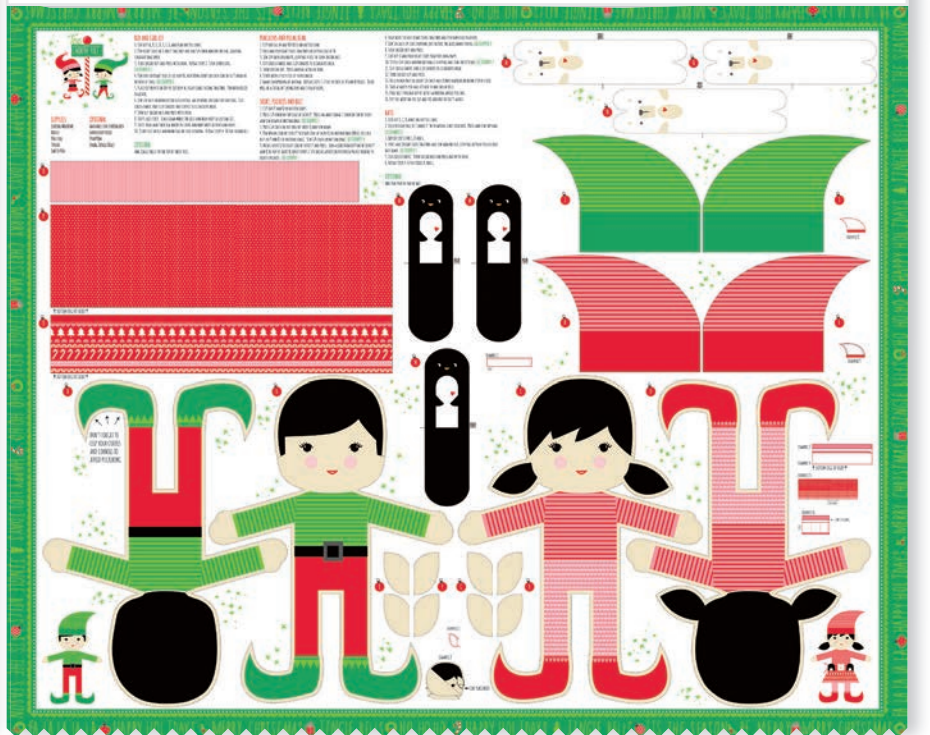

STACY IEST HSU

Santa Claus might be making lists and checking them twice but it isn't a secret as to who fulfills those lists. It's the elves! Without those cute little gals and guys, there wouldn't be anything to put in Santa's bags or fill stockings. The North Pole celebrates Santa's crew – the helpers who actually make Christmas happen, even down to a couple of penguins! It truly does take a village to make the holidays perfect!

20583 17

20585 17

20586 17

20586 11

20584 11

20582 11

20580 11

panel measures: 36" x 44"

SIH 013 / SIH 013G
Christmas Tree Farm
Size: 60" x 74"

SIH 011 / SIH 011G
North Pole Sampler
Size: 52" x 61"

20581 21

repeat measures: 24" x 44" each square measures approx. 4.75"

It's the most wonderful time of the year!

20585 12

20584 12

20586 12

SIH 012 / SIH 012G
Mad for Plaid
Size: 65" x 65"

SIH 010 / SIH 010G
Peppermint Paradise
Size: 64" x 64"

The North Pole Stacy Iest Hsu
July Delivery

SIH 009 /
SIH 009G
Twinkle Twinkle
Size: 60" x 64"