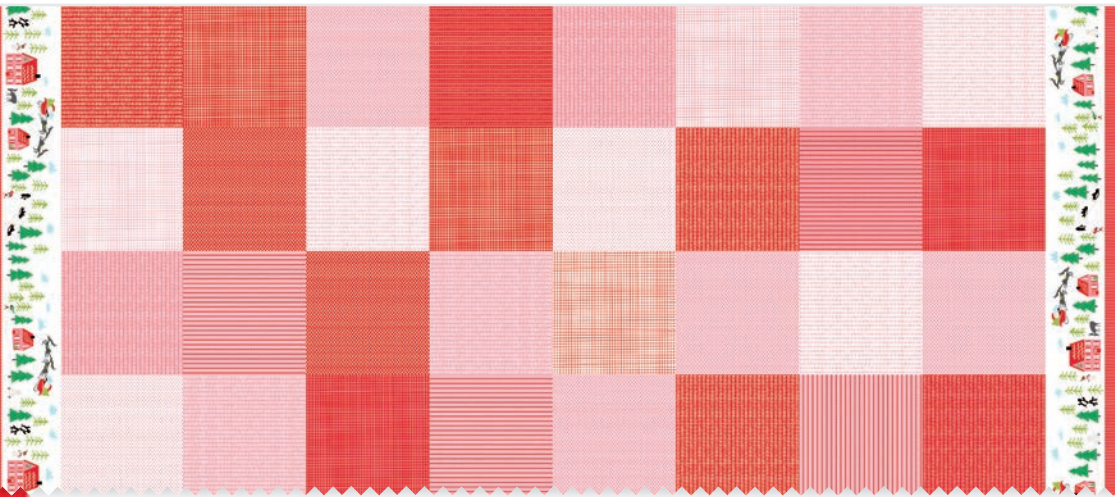

20583 17

20585 17

20586 17

20586 11

20584 11

20582 11

20580 11

panel measures: 36" x 44"

SIH 013 / SIH 013G
Christmas Tree Farm
Size: 60" x 74"

SIH 011 / SIH 011G
North Pole Sampler
Size: 52" x 61"

20581 21

repeat measures: 24" x 44" each square measures approx. 4.75"

It's the most wonderful time of the year!

20585 12

20584 12

20586 12

SIH 012 / SIH 012G
Mad for Plaid
Size: 65" x 65"

SIH 010 / SIH 010G
Peppermint Paradise
Size: 64" x 64"

The North Pole Stacy Iest Hsu
July Delivery

SIH 009 /
SIH 009G
Twinkle Twinkle
Size: 60" x 64"