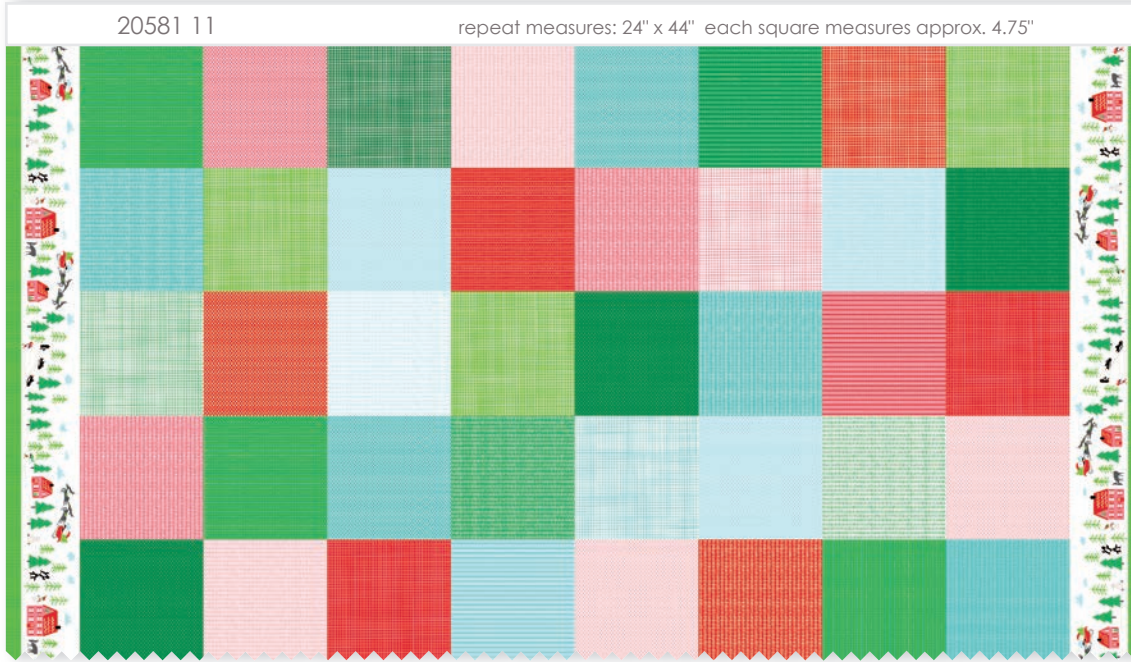

STACY IEST HSU

Santa Claus might be making lists and checking them twice but it isn't a secret as to who fulfills those lists. It's the elves! Without those cute little gals and guys, there wouldn't be anything to put in Santa's bags or fill stockings. The North Pole celebrates Santa's crew – the helpers who actually make Christmas happen, even down to a couple of penguins! It truly does take a village to make the holidays perfect!

20583 17

20585 17

20586 17

20586 11

20584 11

20582 11

20580 11

panel measures: 36" x 44"

SIH 013 / SIH 013G
Christmas Tree Farm
Size: 60" x 74"

SIH 011 / SIH 011G
North Pole Sampler
Size: 52" x 61"

20581 21

repeat measures: 24" x 44" each square measures approx. 4.75"

It's the most wonderful time of the year!

20585 12

20584 12

20586 12

SIH 012 / SIH 012G
Mad for Plaid
Size: 65" x 65"

SIH 010 / SIH 010G
Peppermint Paradise
Size: 64" x 64"

The North Pole Stacy Iest Hsu
July Delivery

SIH 009 /
SIH 009G
Twinkle Twinkle
Size: 60" x 64"