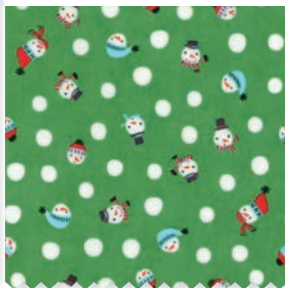

STACY IEST HSU

Santa Claus might be making lists and checking them twice but it isn't a secret as to who fulfills those lists. It's the elves! Without those cute little gals and guys, there wouldn't be anything to put in Santa's bags or fill stockings. The North Pole celebrates Santa's crew – the helpers who actually make Christmas happen, even down to a couple of penguins! It truly does take a village to make the holidays perfect!

20583 17

20585 17

20586 17

20586 11

20584 11

20582 11

20580 11

panel measures: 36" x 44"

SIH 013 / SIH 013G
Christmas Tree Farm
Size: 60" x 74"

SIH 011 / SIH 011G
North Pole Sampler
Size: 52" x 61"

20581 21

repeat measures: 24" x 44" each square measures approx. 4.75"

It's the most wonderful time of the year!

20585 12

20584 12

20586 12

SIH 012 / SIH 012G
Mad for Plaid
Size: 65" x 65"

SIH 010 / SIH 010G
Peppermint Paradise
Size: 64" x 64"

The North Pole Stacy Iest Hsu
July Delivery

SIH 009 /
SIH 009G
Twinkle Twinkle
Size: 60" x 64"