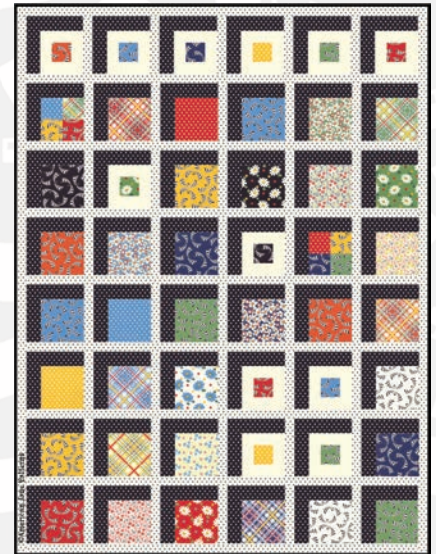

Bubble **POP!**

American Jane

Bubbles in the air floating here and there. Shining red and green, they sparkle when they catch the sunlight and then...pop! They're gone and can't be seen.

Black and white ribbons blowing on six primary colors are joined by six four-in-one panels with basic prints in two-color shades. If you want your quilts to have some sparkle that won't disappear, Bubble Pop! will surely make that happen.

21764 12

21763 11 *

21766 19 *

21761 14 *

21765 11

21760 11 *
Red

4-in-1 fabrics measure 10" per section
Reduced to show WOF 21760 15 *
Navy

AJ 452 / AJ 452G
Block Pop Size: 43"x57"
PP Friendly

21764 16 *

21765 15

21762 16 *

AJ 455 / AJ 455G
Button Pop Size: 58"x67"

21760 13
Yellow

4-in-1 fabrics measure 10" per section
Reduced to show WOF

21760 14
Green

21766 21 *

MC

PP

AUGUST DELIVERY

•37 Prints •100% Premium Cotton •6 Panels
AB bundles include 18" x 44" panels. F8 bundles include 9" x 44" panels. JR's, LC's, MC's and PP's include two each of 21764. JR's, LC's, MC's and PP's do not include Pattern 21760.