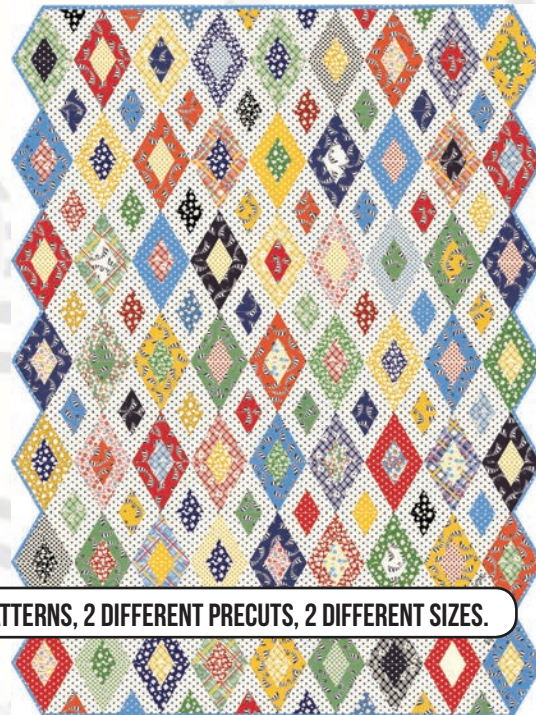

Bubble **POP!**

American Jane

Bubbles in the air floating here and there. Shining red and green, they sparkle when they catch the sunlight and then...pop! They're gone and can't be seen.

Black and white ribbons blowing on six primary colors are joined by six four-in-one panels with basic prints in two-color shades. If you want your quilts to have some sparkle that won't disappear, Bubble Pop! will surely make that happen.

AJ 460 / AJ 460G
Fuzzy Logic Size: 74"x74"

4-in-1 fabrics measure 10" per section
Reduced to show WOF

American Jane Patterns

AJ 456 / AJ 456G
Pinwheel Pop Size: 40"x50"
LC Friendly

AJ 458 / AJ 458G
Bubble Pop Size: 41"x54"
LC Friendly

AJ 454 / AJ 454G
Showers to Flowers Size: 51"x59"

AJ 462 / AJ 462G
Diamonds Roll Size: 60"x81"
JR Friendly

AJ 461 / AJ 461G
Raindrop Pop Size: 40"x53"
LC Friendly

2 DIFFERENT PATTERNS, 2 DIFFERENT PRECUTS, 2 DIFFERENT SIZES.