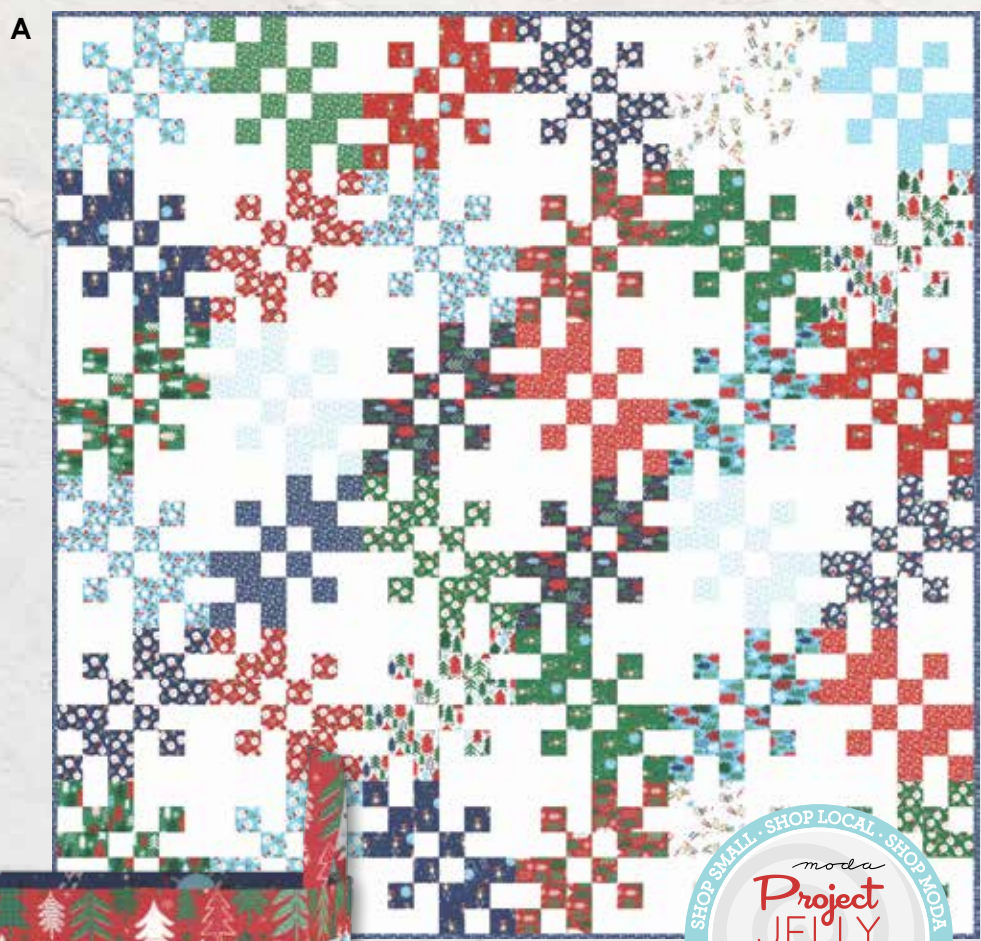

Abi Hall

Fabric images reduced to 50%

35340 14

35343 14

35345 14

35340 13

35343 13

35341 13

35341 14

35345 13

JOLLY SEASON

Abi Hall

A Web Pattern - Snowflake Garden 72" x 72" JR Friendly (Project Jelly Roll Pattern);
B SJ 055 - Basket of Charms-Large Basket 11" x 8" x 5".

35340 **Asst. 15** **Asst. 10** **AB** **JR** **LC** **MC** **PP** MAY DELIVERY