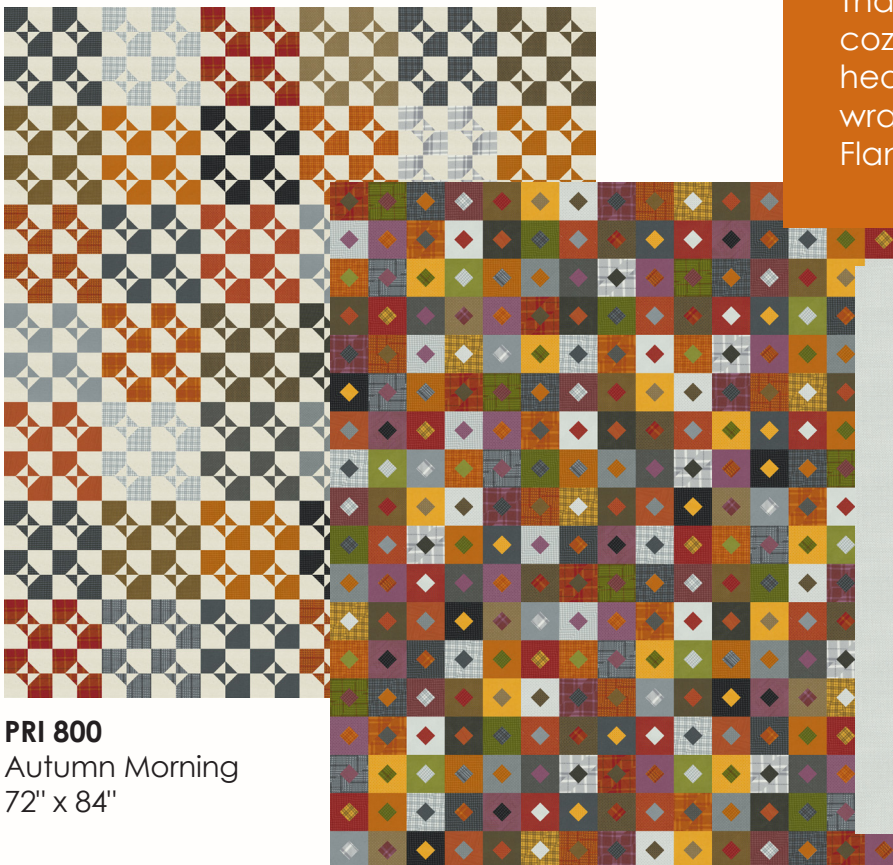

Autumn Gatherings Flannels

BY: PRIMITIVE GATHERINGS

The sound of dried leaves crunching as you walk and the shortening of days. The air that is becoming crisp without the warming rays of the summer sun. The changing light, and the trees that shift from shades of green into warm golds and reds. That is October in Wisconsin.

Autumn Gatherings captures the colors and mood of the season, and the way our lives change. As our attention turns to football games, apple orchards and pumpkin patches, Halloween and Thanksgiving, we embrace the coziness of these cozy flannel plaids, heathers, and herringbones. So wrap yourself in Autumn Gatherings Flannels.

moda FABRICS + SUPPLIES® JUNE DELIVERY

PRI 800
Autumn Morning
72" x 84"

PRI 795 Potting Shed 60" x 72"