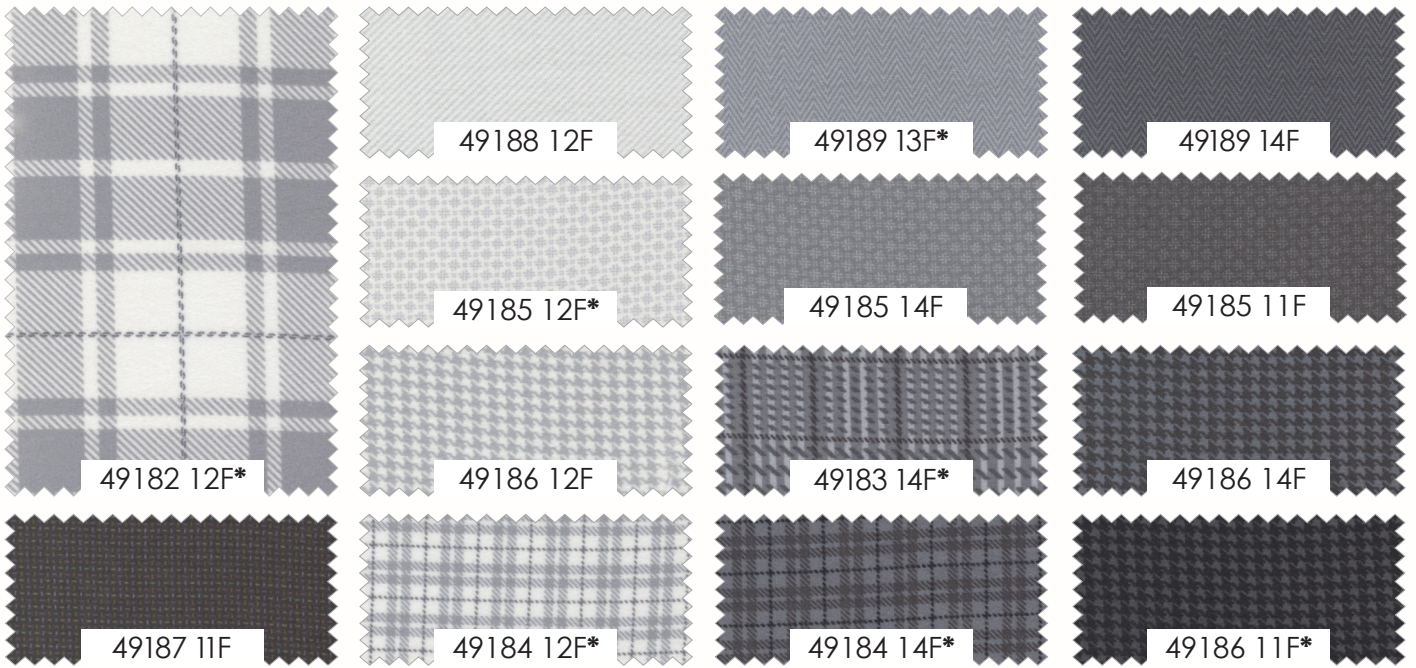

Autumn Gatherings Flannels BY: PRIMITIVE GATHERINGS

49180 12F*

Panels measure 24" x 44".

49180 11F

49180

Asst. 15F

Asst. 10F

Low Cal 10HF

ABF

F8F

LCF

PPF

JUNE DELIVERY

• 40 Prints   • 100% Premium Cotton

ABF includes 38 skus plus 1 panel 49180-12F. F8F does not include panels.

LCs & PPs include 38 skus plus two each of 49186-111F & 19F