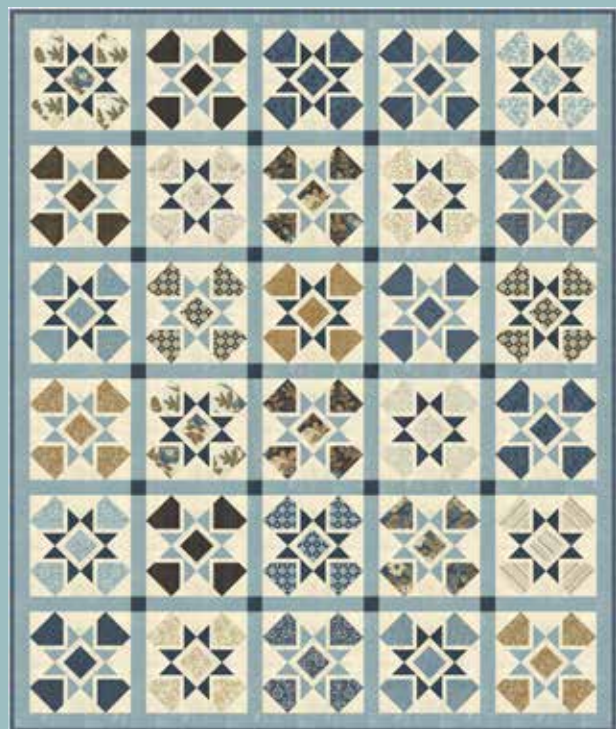

decorum

BASICGREY®

The secret to happiness is freedom, and the secret to freedom is courage.

Inspired by an antique rug, our first predominantly blue collection is a study in contrasts. Serene, and dramatic. Composed and bold. Rooted in tradition, yet still very modern.

moda FABRICS + SUPPLIES® **MARCH DELIVERY**

BG PAT046 Home Decor
72" x 84" F8 Friendly

BG PAT049 Square Dance
59" x 70" F8 Friendly

BG PAT048 Breeze Way
69" x 81" F8 Friendly

BG PAT050 Sew Blu
62" x 62" FQ Friendly