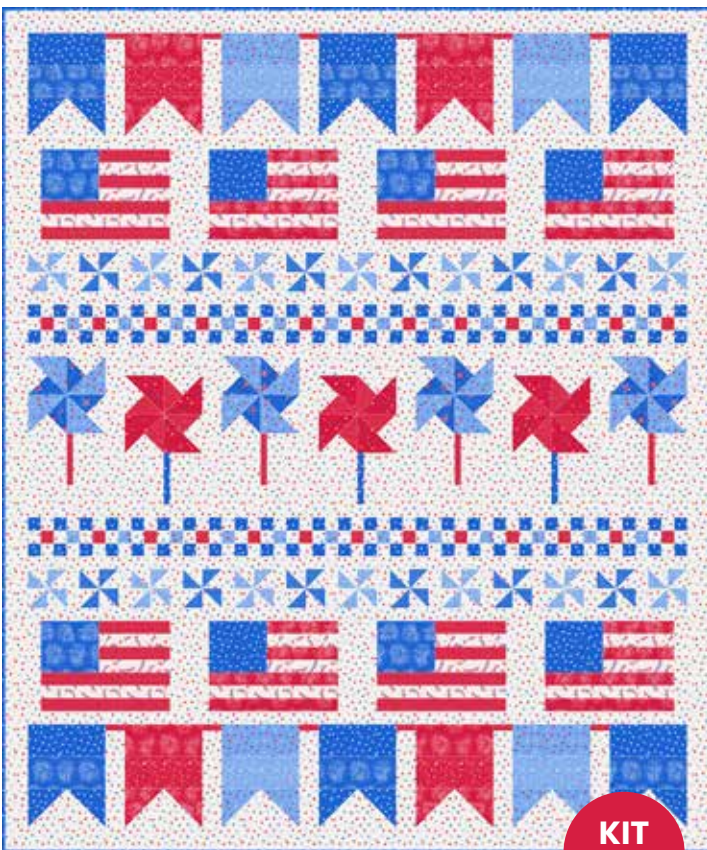

SIH 056 Stars and Stripes 55" x 65"