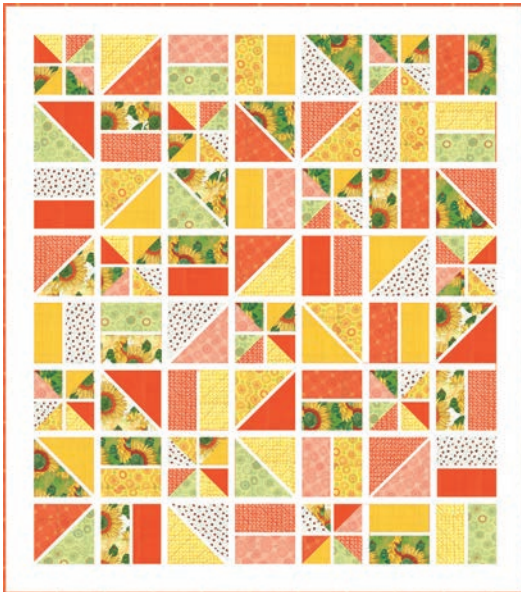

48626 134

48685 11

48686 15\*

48683 15

48680 15\*

48684 15\*

48626 135

48681 11\*

48681 15

48680 16\*

48683 16

48685 16\*

48626 136

48687 11P - 36" x 43"

48688 11P - 36" x 43"

RPQP BS132 - Backslash Red Orange 74" x 83"

RPQP BS132 - Backslash Blue 74" x 83"

RPQP SSOL131  
Simple Solstice  
69" x 90" LC Friendly

RPQP FAS102  
Fair and Square  
71" x 71" LC Friendly

CLICK HERE to watch Robin Pickens walk you through this collection