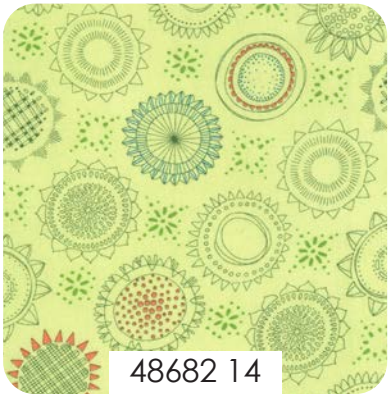

OCTOBER DELIVERY

moda  
FABRICS • SUPPLIES®

48680 17

48682 17\*

48683 17\*

48684 17

48626 137

48682 14

48626 134

48685 11

48686 15\*

48683 15

48680 15\*

48684 15\*

48626 135

48681 11\*

48681 15

48680 16\*

48683 16

48685 16\*

48626 136

48687 11P - 36" x 43"

48688 11P - 36" x 43"

RPQP BS132 - Backslash Red Orange 74" x 83"

LC

MC

PP

OCTOBER DELIVERY

•39 Prints •100% Premium Cotton

AB's include one panel - 48687-11. F8's, HB's, JR's. LC's, MC's & PP's do not include panels. HB's JR's, LC's, MC's & PP's include two each of 48686.