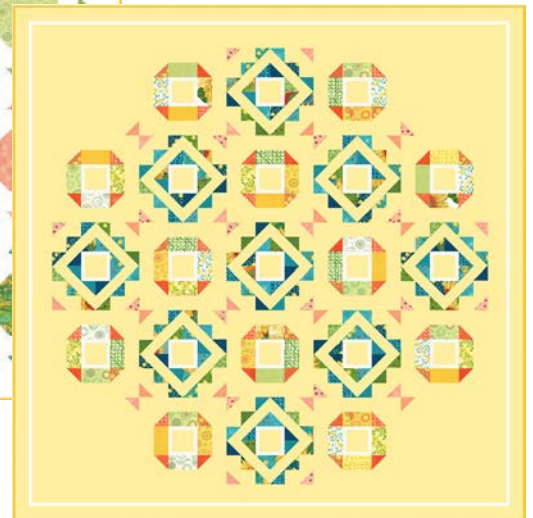

48681 15

48680 16\*

48683 16

48685 16\*

48626 136

48687 11P - 36" x 43"

48688 11P - 36" x 43"

RPQP BS132 - Backslash Red Orange 74" x 83"

RPQP BS132 - Backslash Blue 74" x 83"

RPQP SSOL131  
Simple Solstice  
69" x 90" LC Friendly

RPQP FAS102  
Fair and Square  
71" x 71" LC Friendly

CLICK HERE to watch Robin Pickens walk you through this collection