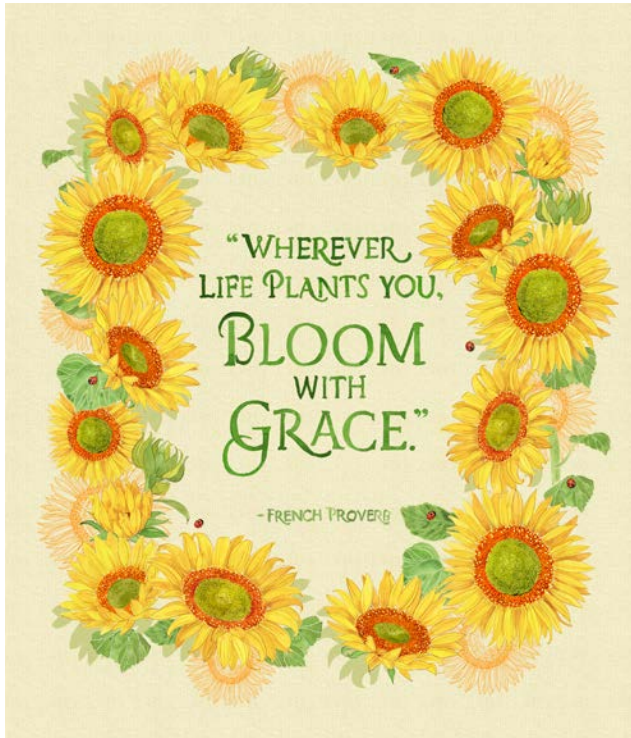

# Solana

ROBIN  PICKENS

“Wherever life plants you, bloom with grace.” - French Proverb

Sunflowers feel like such an expression of optimism and reaching for the bright side. Those giant flower heads, full of seeds, grow tall and proud and strong. When I created the artwork for this collection, I didn't know how much I would need to be reminded to keep looking to the sun, just as sunflowers do. Solana includes two wall panels with favorite quotes, each of which is a yard of fabric. They can be framed as wall art, quilted for a simple wall quilt, or finished with blocks and borders for a larger quilt. My wish is that you will follow Helen Keller's words, "Keep your face to the sunshine and you cannot see the shadows. It's what sunflowers do."

48681 15

48680 16\*

48683 16

48685 16\*

48626 136

48687 11P - 36" x 43"

48688 11P - 36" x 43"

RPQP BS132 - Backslash Red Orange 74" x 83"

RPQP BS132 - Backslash Blue 74" x 83"

RPQP SSOL131  
Simple Solstice  
69" x 90" LC Friendly

RPQP FAS102  
Fair and Square  
71" x 71" LC Friendly

CLICK HERE to watch Robin Pickens walk you through this collection