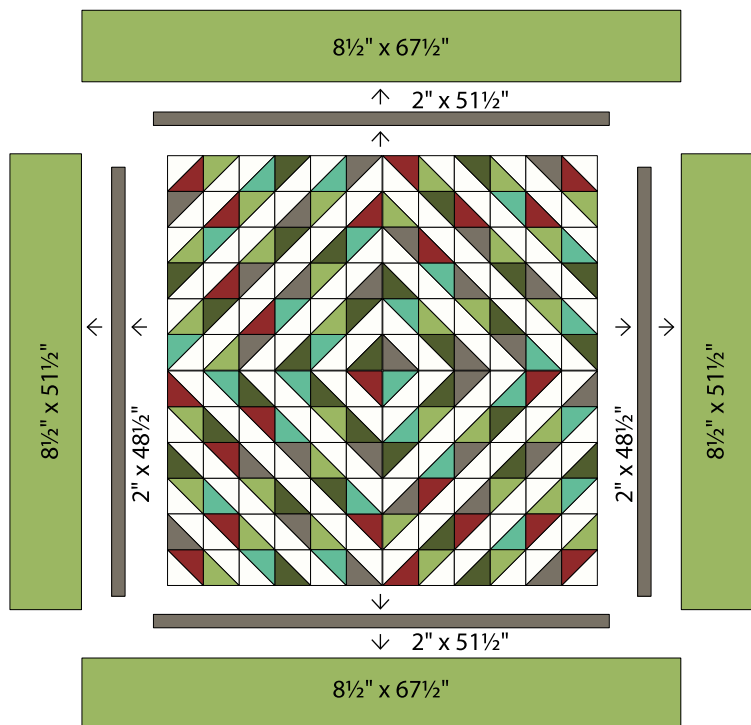

Quilt is 67"x67".

blitzen

moda

©  **basicgrey**

Read instructions before beginning a project. All instructions include a $\frac{1}{4}$ " seam allowance. 22" measurement is approximate. WOF—width of fabric

Quilt is 67"x67".

moda

QUILT CONSTRUCTION

1 Half Square Triangles:

- (A) Layer 1-5"x5" Charm™ and 1-5"x5" Background square right sides together. Draw a diagonal line on the wrong side of the Background square. Sew $\frac{1}{4}$ " on each side of the diagonal line.
- (B) Cut on the line. Press open toward the dark triangle to make 2 half square triangles. If necessary, trim the blocks to measure $4\frac{1}{2}$ "x $4\frac{1}{2}$ ".
- (C) Repeat with remaining Charm™ squares to make a total of 144 Half Square Triangles.

- 3** *Always press away from the quilt top.*
 Add the 2-2"x 48½" Inner Borders to the sides of the quilt top.
 Add the 2-2"x 51½" Inner Borders to the top and bottom.
 Add the 2-8½"x 51½" Final Borders to the sides of the quilt top.
 Add the 2-8½"x 67½" Final Borders to the top and bottom.

Background: 1⅜ yards (30291 18)

Inner Border: ½ yard (30295 17)

Final Border: 2 yards (30290 12)
cut length of the fabric

Binding: ⅝ yard (30293 16)

CUTTING

Background:

9-5" x WOF strip
subcut 72-5" x 5"

Inner Border: