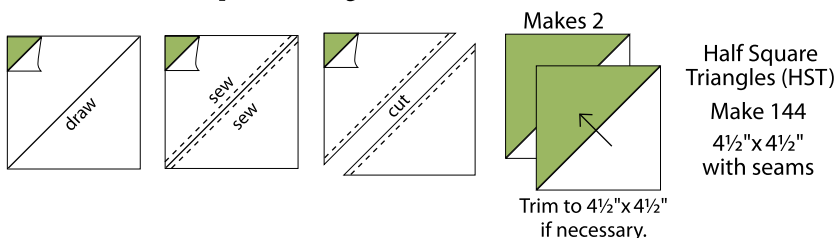

Quilt is 67"x67".

blitzen

moda

©  **basicgrey**

Read instructions before beginning a project. All instructions include a $\frac{1}{4}$ " seam allowance. 22" measurement is approximate. WOF—width of fabric

Quilt is 67"x67".

moda

QUILT CONSTRUCTION

1 Half Square Triangles:

- (A) Layer 1-5"x5" Charm™ and 1-5"x5" Background square right sides together. Draw a diagonal line on the wrong side of the Background square. Sew $\frac{1}{4}$ " on each side of the diagonal line.
- (B) Cut on the line. Press open toward the dark triangle to make 2 half square triangles. If necessary, trim the blocks to measure $4\frac{1}{2}$ "x $4\frac{1}{2}$ ".
- (C) Repeat with remaining Charm™ squares to make a total of 144 Half Square Triangles.

- 3** *Always press away from the quilt top.*
 Add the 2-2"x 48½" Inner Borders to the sides of the quilt top.
 Add the 2-2"x 51½" Inner Borders to the top and bottom.
 Add the 2-8½"x 51½" Final Borders to the sides of the quilt top.
 Add the 2-8½"x 67½" Final Borders to the top and bottom.