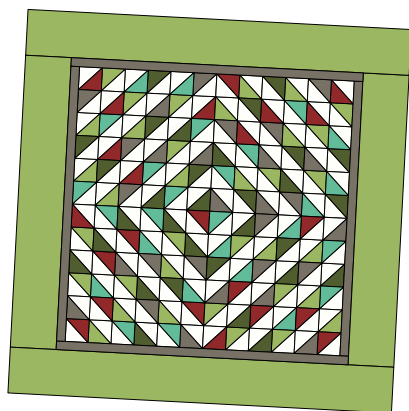

1. **4** Sew the 7-2½"x WOF
   Binding strips together.
   Layer, quilt and bind. ENJOY!

moda